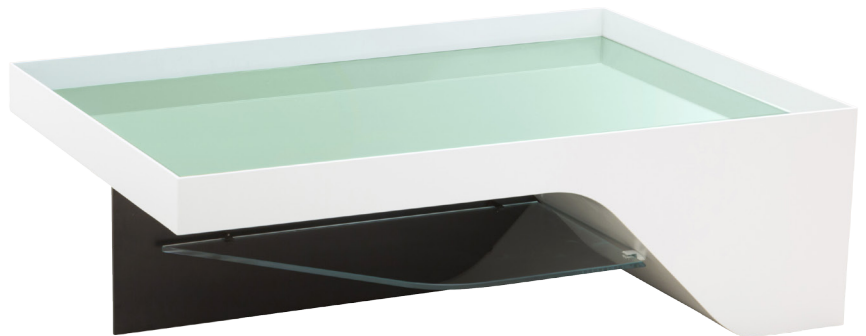

Dune Collection—

ATLAS
Richard Shemtov, 2015

dune

ATLAS

Richard Shemtov, 2015

Low table in brass, copper, painted aluminium or stainless steel with leg in blackened steel. Custom colors and finishes available. Colored mirrored top. Optional glass shelf on one side.

Rectangle: 32" w X 48" d X 15" h
 Square: 48" w X 48" d X 15" h
 Custom sizes available.

Dune Showroom
 200 Lexington Ave. T 212 → 925 → 6171
 Suite 100 F 212 → 925 → 2273
 NY, NY 10016 Dune-NY.com

dune