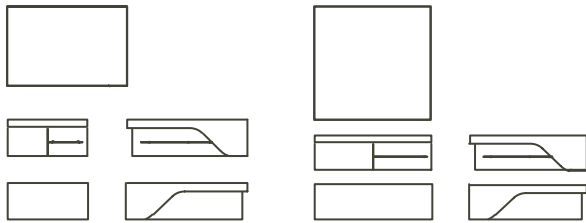

Dune Collection—

ATLAS
Richard Shemtov, 2015

dune

ATLAS

Richard Shemtov, 2015

Low table in brass, copper, painted aluminium or stainless steel with leg in blackened steel. Custom colors and finishes available. Colored mirrored top. Optional glass shelf on one side.

Rectangle: 32" w X 48" d X 15" h
 Square: 48" w X 48" d X 15" h
 Custom sizes available.

Dune Showroom
 200 Lexington Ave. T 212 → 925 → 6171
 Suite 100 F 212 → 925 → 2273
 NY, NY 10016 Dune-NY.com

dune